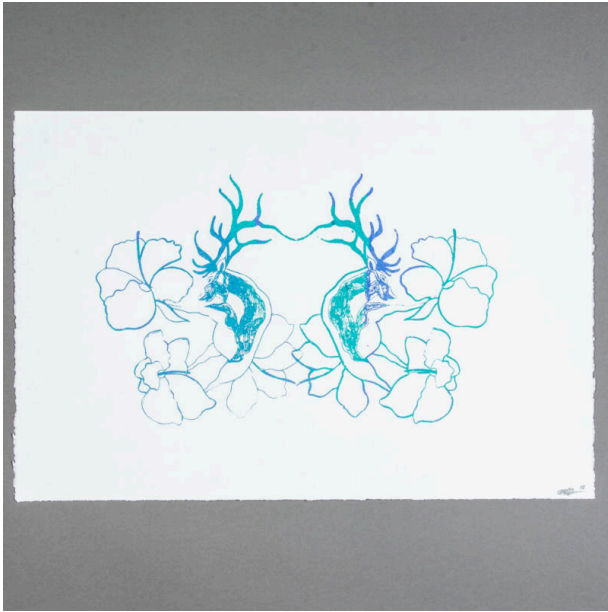

Basic Detail Report

lower proper left corner.

Dimensions

15 3/16 × 22 7/16 in. (38.5 × 57 cm)

Print, Untitled

Date

2018

Primary Maker

Manuel Ramirez

Medium

Paper, ink

Description

This print is comprised of green and blue ink on a white paper ground. There is a mirror image of a hibiscus and elk design that is complementary on both sides. Signed