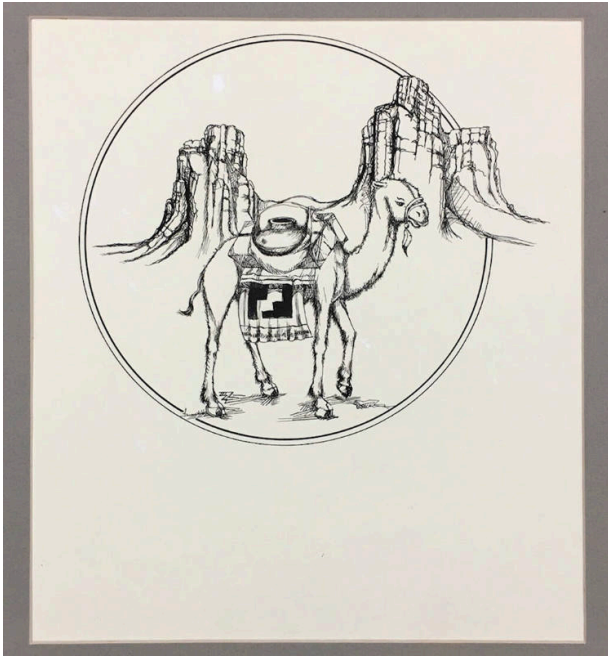

Basic Detail Report

Illustration for the story "El camello que se perdió/The Lost Camel," p. 82

Date

1976-1977

Primary Maker

Jaime Valdez

Medium

Paper, ink

Description

Fine line pen and ink illustration of a lost camel in the desert. The camel is standing alone in the middle. There is a woven patterned rug and large pot on his back. The

illustration is framed within a drawn circle. Signed "Jaime Valdez" along proper right lower edge of circle next to camels' rear right foot.

Dimensions

Image area: 12 5/8 × 11 1/8 in. (32.1 × 28.2 cm) Mat area: 14 15/16 × 20 1/16 in. (38 × 51 cm)