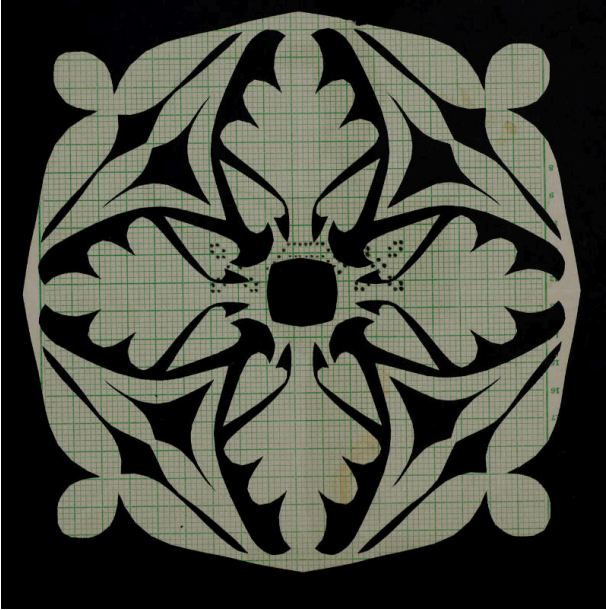

Basic Detail Report

Dimensions

7 3/4 x 7 3/4 in. (19.7 x 19.7 cm)

Paper cut

Date

ca.1937

Medium

paper

Description

Hand-cut from graph paper w/ grn. lines. Geometric, roughly sq. shape w/ ball at ea. corner; in center is 4-part leaf design. Some pencil dots added near center in floral shapes. Collected by Mable Morrow during 1937 when she was teaching the Santee Sioux.