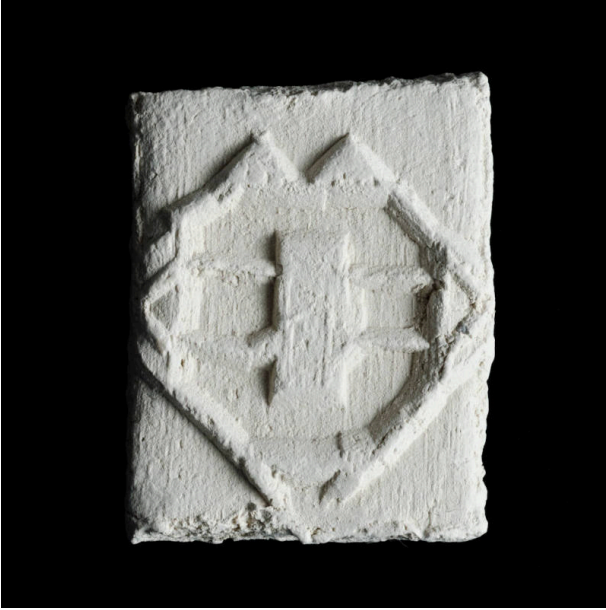

Basic Detail Report

Sacred clay tablet with octagon in center

Date

ca. 1985

Primary Maker

Artist Not Recorded

Medium

Clay

Description

Tablet with octagon in center. Solid vertical rectangle in middle of octagon. Two hollow squares flank octagon. Sides and bottom of octagon have geometric designs

where they touch edges of tablet. Pair of small triangles on top of octagon.

Dimensions

1 15/16 × 1 9/16 × 1/2 in. (5 × 3.9 × 1.2 cm)