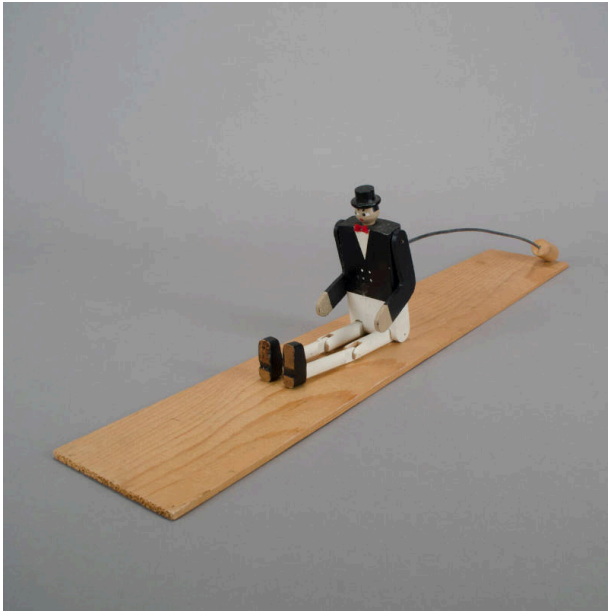

Basic Detail Report

Jolly Jiggolette Black Dancing Toy

Date

ca. 1960

Primary Maker

Artist Not Recorded

Medium

Wood, paint, metal, paper, felt

Description

Instrument comprised of a doll, pole and board. a) doll is wood with square body and articulated arms and legs; round head with black painted top hat and short jacket

and shoes; painted features on face; white painted trousers and shirt front; red felt bowtie; b) board is flat and varnished (?) with paper label on one side printed "Jolly JIGGOLETTE INSTRUCTION SHEET" with printed instructions and manufacturer information; c) metal rod with wood cylinder on end.

Dimensions

Doll: $9 \frac{5}{8} \times 2 \frac{3}{16} \times 2 \frac{5}{16}$ in. (24.5 × 5.5 × 5.8 cm) Board: $\frac{3}{16} \times 24 \times 4$ in. (0.5 × 61 × 10.1 cm) Rod: $12 \frac{5}{8} \times 1 \frac{1}{4} \times 1 \frac{1}{4}$ in. (32 × 3.2 × 3.2 cm)