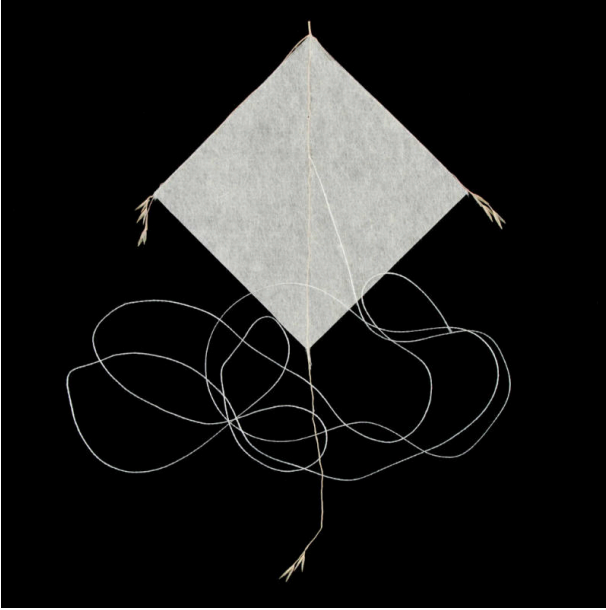

## Miniature Tosa (kite)

### Description

Miniature Kite of natural washi with string, and what appears to be very small sprigs from rice plant. White.  
Square shape

### Dimensions

1 3/4 × 1 3/4 in. (4.5 × 4.5 cm)