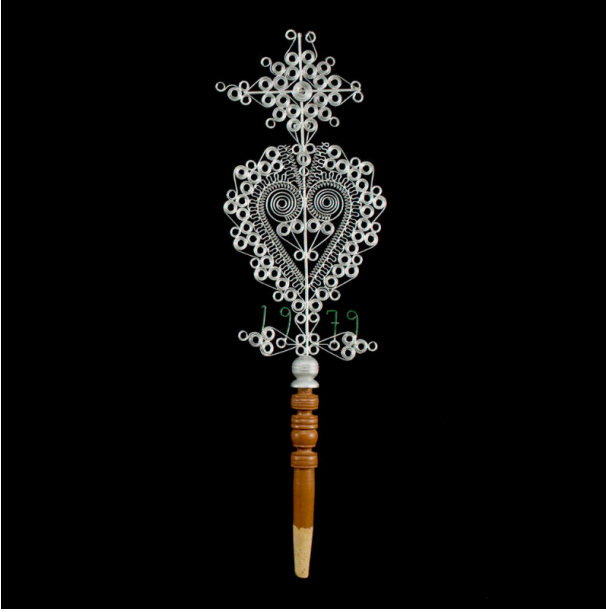

Basic Detail Report

Cross

Date

1979

Primary Maker

Poma Lima

Medium

Metal, wood, paint

Description

Cross: metal wire bent, painted. Base: lath turned, painted. Round post, painted brown with silver top. Wire formed in spirals and coils, shaped in heart and cross.

1979 in wire at bottom painted green. Used in "zafa-casa" a house dedication.....Con't

Dimensions

Overall: 38 3/16 x 11 7/16 in. (97 x 29 cm)