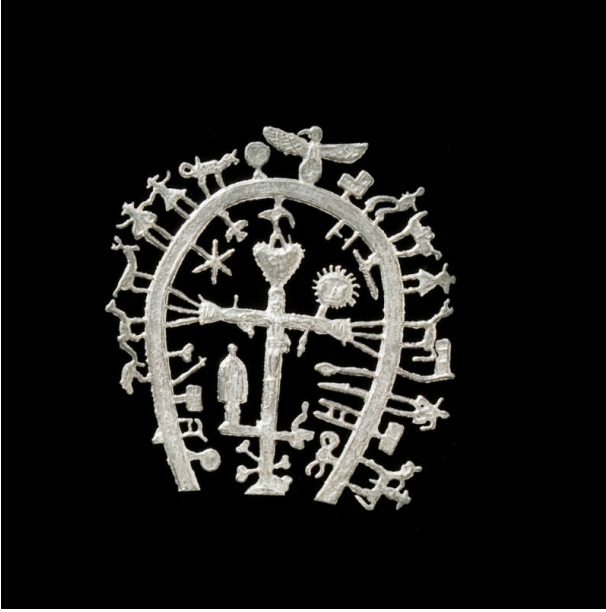

## Amulet

### Dimensions

overall: 7.4 X 7 CM