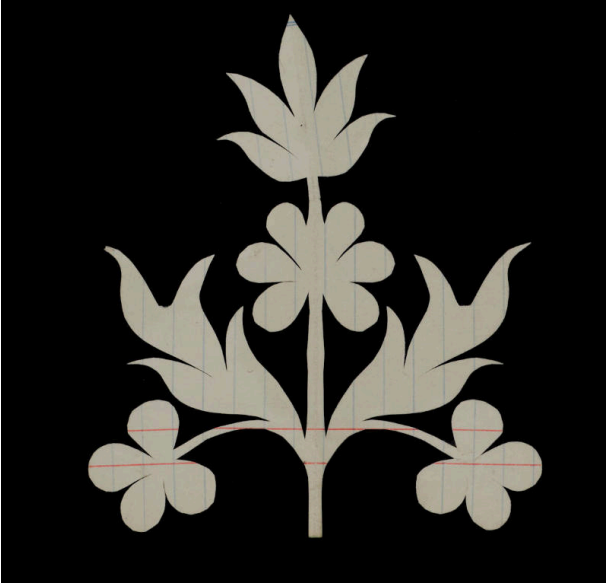

Basic Detail Report

Paper cut

Date

ca.1937

Medium

paper

Description

Hand-cut, blue line paper, mounted on blk. leaves and flowers. One stem at bottom. Two four-leaved clover shapes at bottom. Then leaves, a sort of six-leaved clover, w/a five-petaled tulip at top. Collected by Mable Morrow during 1937 she was teaching the Santee Sioux.

Dimensions

5 7/8 x 5 5/16 in. (15 x 13.5 cm)