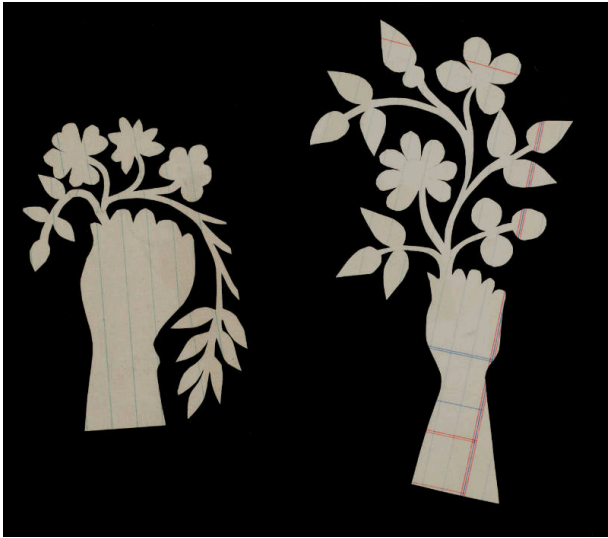

## Paper cut

### Description

Paper-cut from blue-lined paper, mounted on blk. construction paper. Hand (fist) on l. holds stem w/bud hanging down on L, leaves on R. 3 flowers upright. Fist on R. holds upright stem w/ leaves, buds, flowers, berries.

### Dimensions

7 3/8 x 9 3/16 in. (18.8 x 23.4 cm)