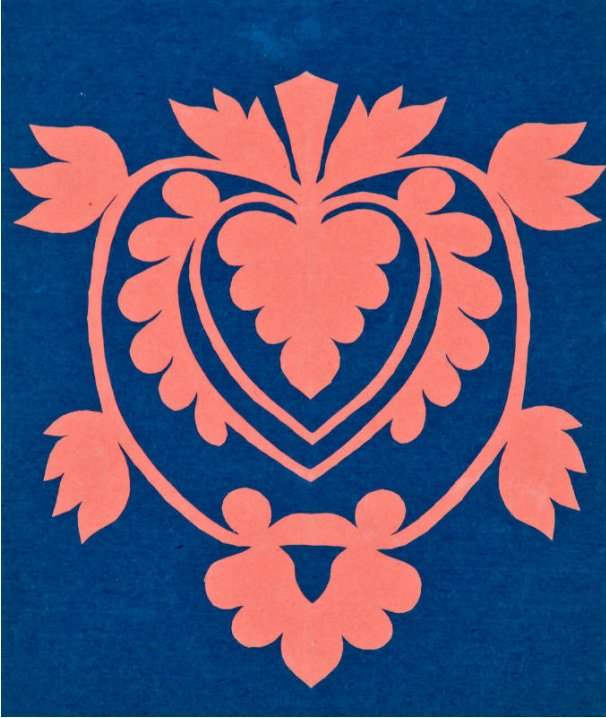

Basic Detail Report

Paper cut

Date

ca.1937, Donor

Medium

paper

Description

Hand-cut from orange construction paper; mounted on blue construction paper. Symmetrical picture: Apple shape w/leaf sprays sprouting in 4 corners and at stem; grape cluster hangs in middle. Collected by Mable Morrow during 1937 when she was teaching the Santee Sioux.

Dimensions

9 x 7 1/2 in. (22.8 x 19 cm)