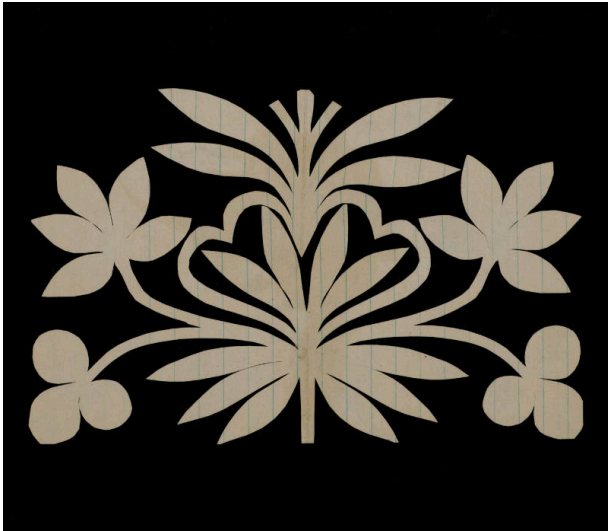

Basic Detail Report

was teaching the Santee Sioux.

Dimensions

6 9/16 x 9 5/16 in. (16.6 x 23.6 cm)

Paper cut

Date

ca.1937

Medium

paper

Description

Hand-cut from blue lined paper. Center motif is long, slender leaves. Middle two are enclosed by heart. 2 upper blooms have 5 petals. 2 three petalled (clover-like) are at bottom. Collected by Mable Morrow during 1937 when she