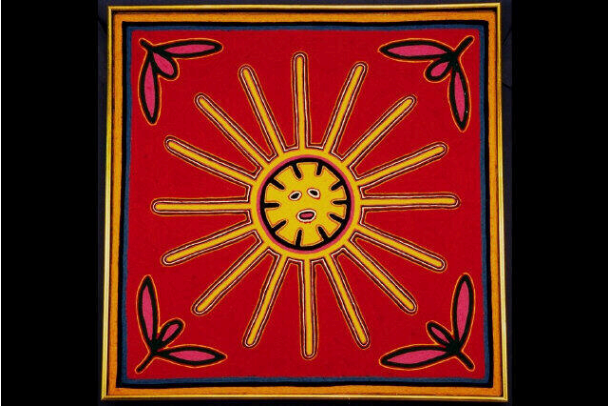

Basic Detail Report

Yarn painting

Date

c. 1960

Medium

Wool yarn in beeswax on wood panel

Description

Sun with face and rays; leaf design in four corners; colors are red, yellow, green, pink and white.

Dimensions

24 × 24 in. (60.9601 × 60.9601 cm)