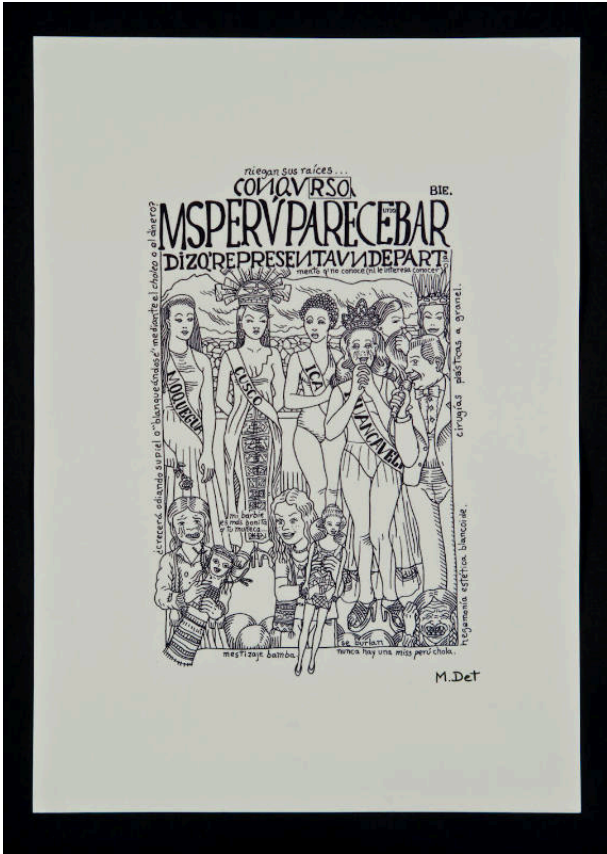

## Print, Concurso Ms Peru Parece Barbie / Miss Peru Pageant Looks Like Barbie

### Description

Linework print on white paper. Image shows a group of beautiful women standing in front of mountains. The ones on the left appear disappointed, while one on the right appears happy and excited. She seems to have light hair, while the others appear more to have dark hair. At the bottom of the image are two girls. One has light hair, a mean expression and holds a Barbie doll, while the other

is crying and holding a traditional style doll. At the top in bold letters are the words, "CONCURSO MS PERU PARECE BARBIE".

### Dimensions

16 9/16 × 11 11/16 × 3/8 in. (42 × 29.7 × 1 cm)